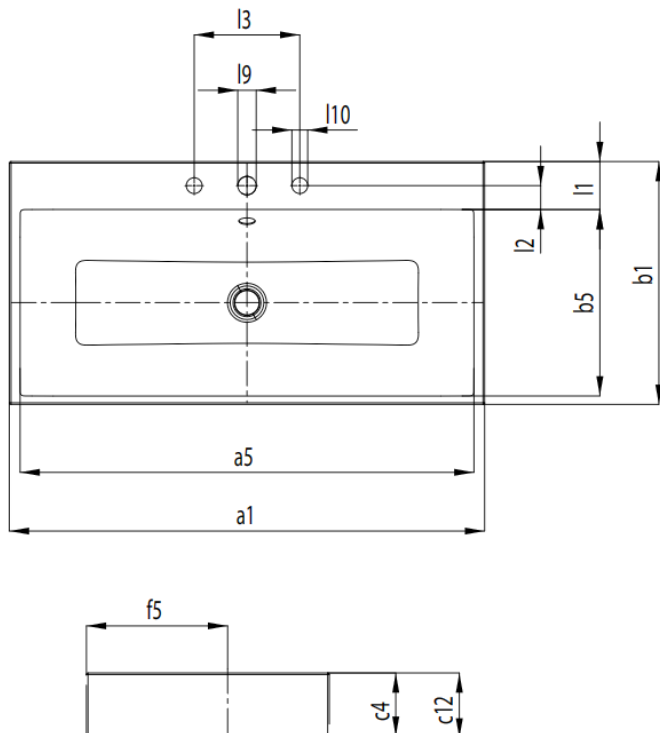

Brand : KALDEWEI, Germany
 Name : Puro 3156 Countertop Washbasin
 Item Code : 9006 0601 3001
 Designer : Anke Solomon
 Color / Finish: Alpine White
 Dimensions : Overall (LxWxH in cm)
 46 x 46 x 11.5cm

Product info:

- With overflow
- With tap platform
- Kaldewei Steel Enamel

Add-on:

- 2 x M30050G rubber seal

Model No.	3156	
External length	a1	460
Internal length	a5	421
External width	b1	460
Internal width	b5	354
Height of rim	c4	120
Distance basin surface to bottom edge of waste hole	c12	115
Distance outer edge to centre of waste hole	f5	267,5
Depth of tap deck	l1	90,5
Distance tap holes to edge	l2	45
Distance of tap holes	l3	200
Diameter of centre tap hole	l9	35
Diameter of outside tap holes (3 tap holes only)	l10	30
Weight of the enamelled washbasin in kg		10,6